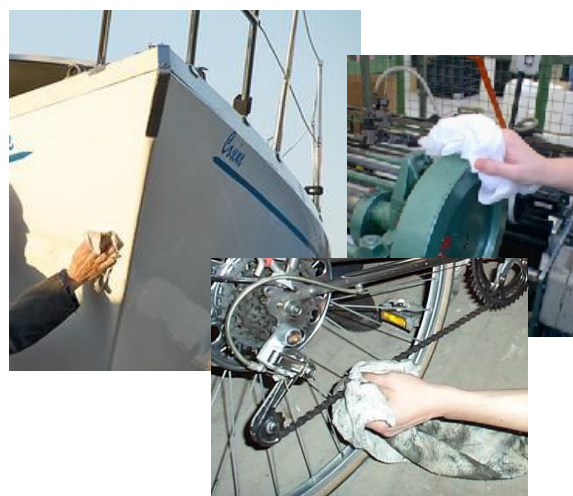

THE INDUSTRIAL WIPERS

WORKSHOP RAGS - *only sold in multiple of 2*

Imported direct as well as locally sourced our industrial rags is of finest quality cotton creating very absorbing, and strong material for heavy duty industrial cleaning as well as delicate polishing.

WCS	Block of Coloured Singlet Wipers	20.00
	Soft cleaning cloth. Used for general purpose cleaning, mopping up oil and service fluids made from washed t-shirts cut to generous size pieces.	
WWSI	Block of White Singlet Wipers	36.00
	Lightweight cotton blends cut to provide a primarily white wiping cloth. Excellent for polishing, staining and glass cleaning applications.	
WWC	Block of White Cotton Wipers	24.00
WFL	Block of Coloured Flannel Wipers	33.00
	Soft cotton polishing cloth. Used for furniture and machine polishing where a specialist cloth is not required.	
WWSH	Block of White Sheeting Wipers	37.00
WCT	Block of Coloured Towelling Wipers	38.00